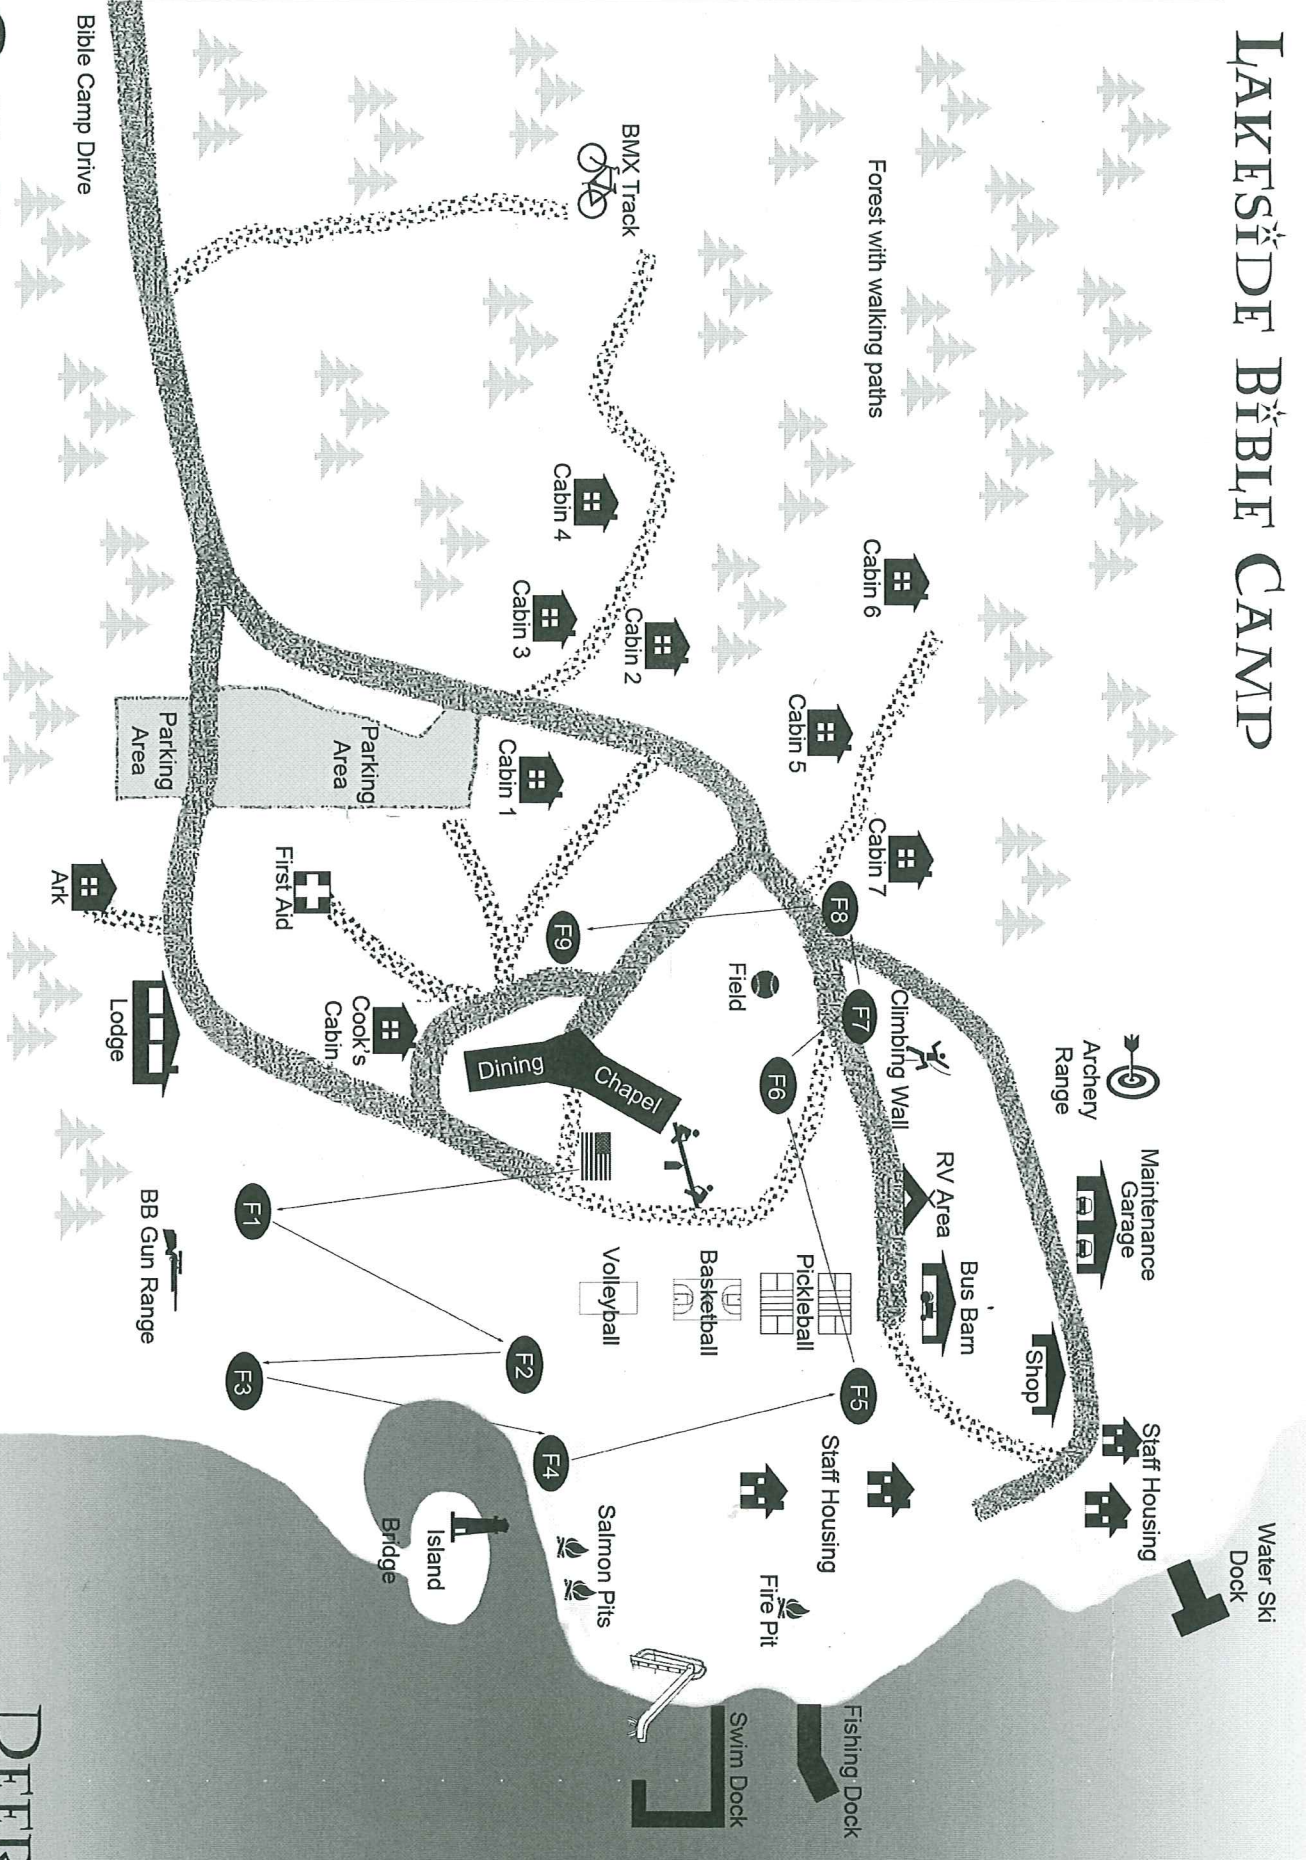

LAKESIDE BIBLE CAMP

Wintergreen Drive

Bible Camp Drive

-  Frisbee Golf
-  Path
-  Road

DEER LAKE